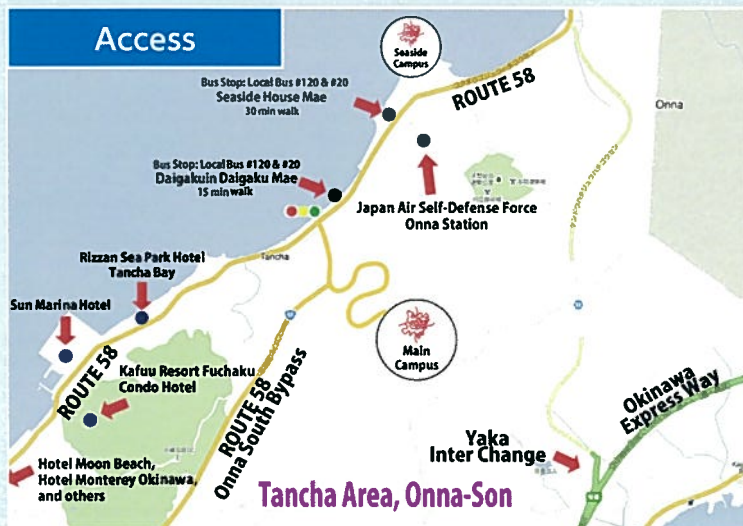

Dr. Ye Zhang

Assistant Professor, Okinawa Institute of Science and Technology Graduate University

Access

1919-1 Tancha, Onna-son, Kunigami, Okinawa 904-0495 Japan
<https://www.oist.jp/access-map>

Registration